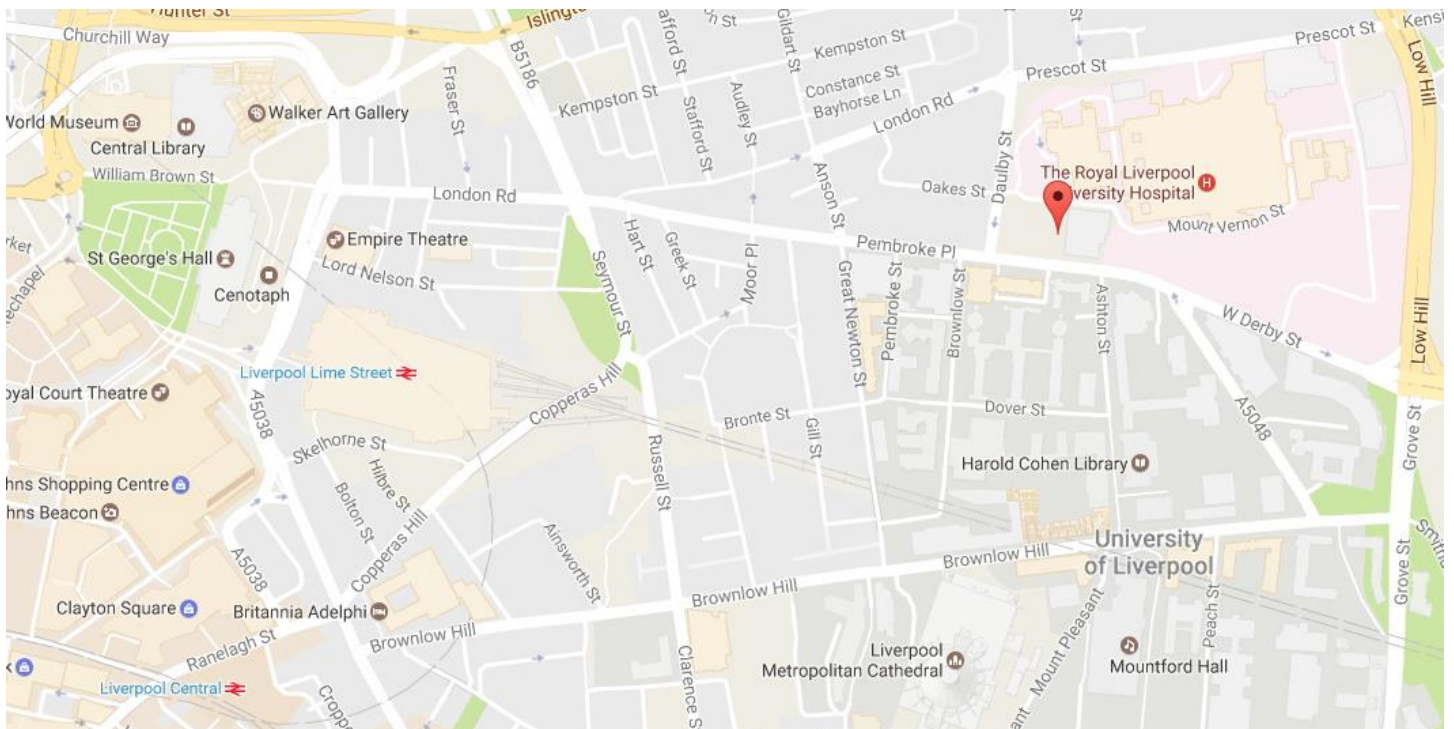

BSDH Spring Conference 2017

What's new in clinical dentistry

Map and directions

Thursday 4 May 2017

Liverpool University Dental Hospital
University of Liverpool
School of Dentistry
Pembroke Place
Liverpool L3 5PS

T: 0151 794 2000

liverpool.ac.uk/dentistry/contacts

How to get to the dental hospital

By road:

From the M62: at the end of the motorway continue straight ahead onto Edge Lane (A5080 then A5047) and follow signs for Liverpool City Centre and the University.

Postcode for satellite navigation or online directions: L3 5TR

Parking:

Three visitor car parks with limited spaces are now available on campus off Mount Pleasant and Brownlow Street. Visitors can also use the nearest city council car park, which can be found at the bottom of Mount Pleasant, towards the City Centre

By rail:

The Campus is just a ten-minute walk away from the nearest mainline station at Lime Street. Take the main exit and turn left into Lime Street. Then turn left again at the Britannia Adelphi Hotel and continue up Brownlow Hill towards the Metropolitan Catholic Cathedral and Red Brick Building with its clock tower.