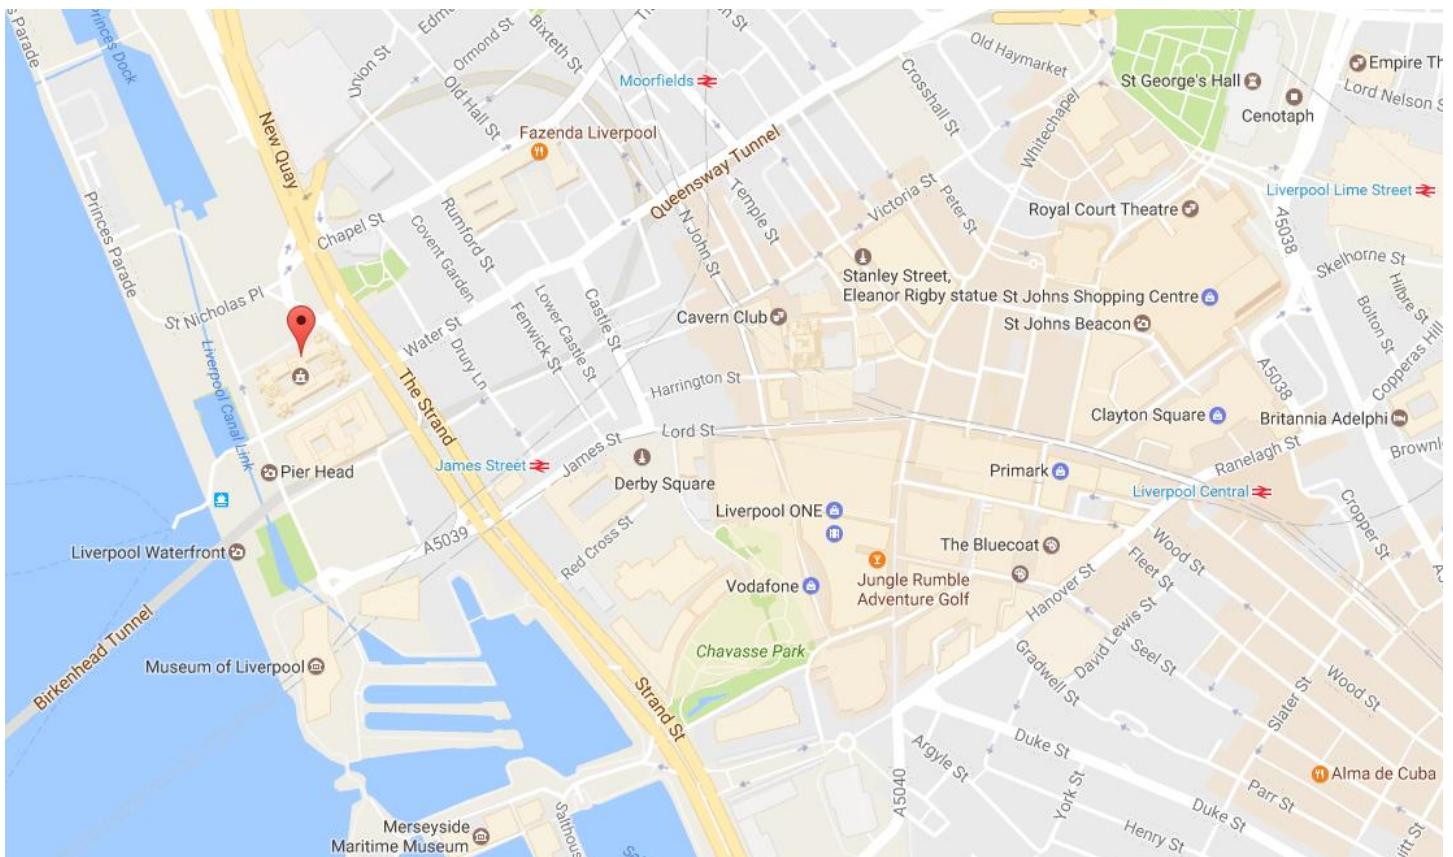

BSDH Spring Conference 2017

What's new in clinical dentistry

Map and directions

Friday 5 May 2017

**The Venue
First Floor
Royal Liver Building
Liverpool Waterfront
Liverpool L3 1HU**

T: 0151 559 1950
Royalliverbuildingvenue.co.uk

How to get to The Venue at the Royal Liver Building

The Venue is located on the first floor of the Royal Liver Building and is accessed via lift or staircase from the riverside entrance.

Parking:

There is no parking on-site however there are car parks on Fazackerley Street, Rumford Street, Beetham Plaza and Liverpool ONE.

By rail:

James Street, Moorfields, Liverpool Central and Liverpool Lime Street